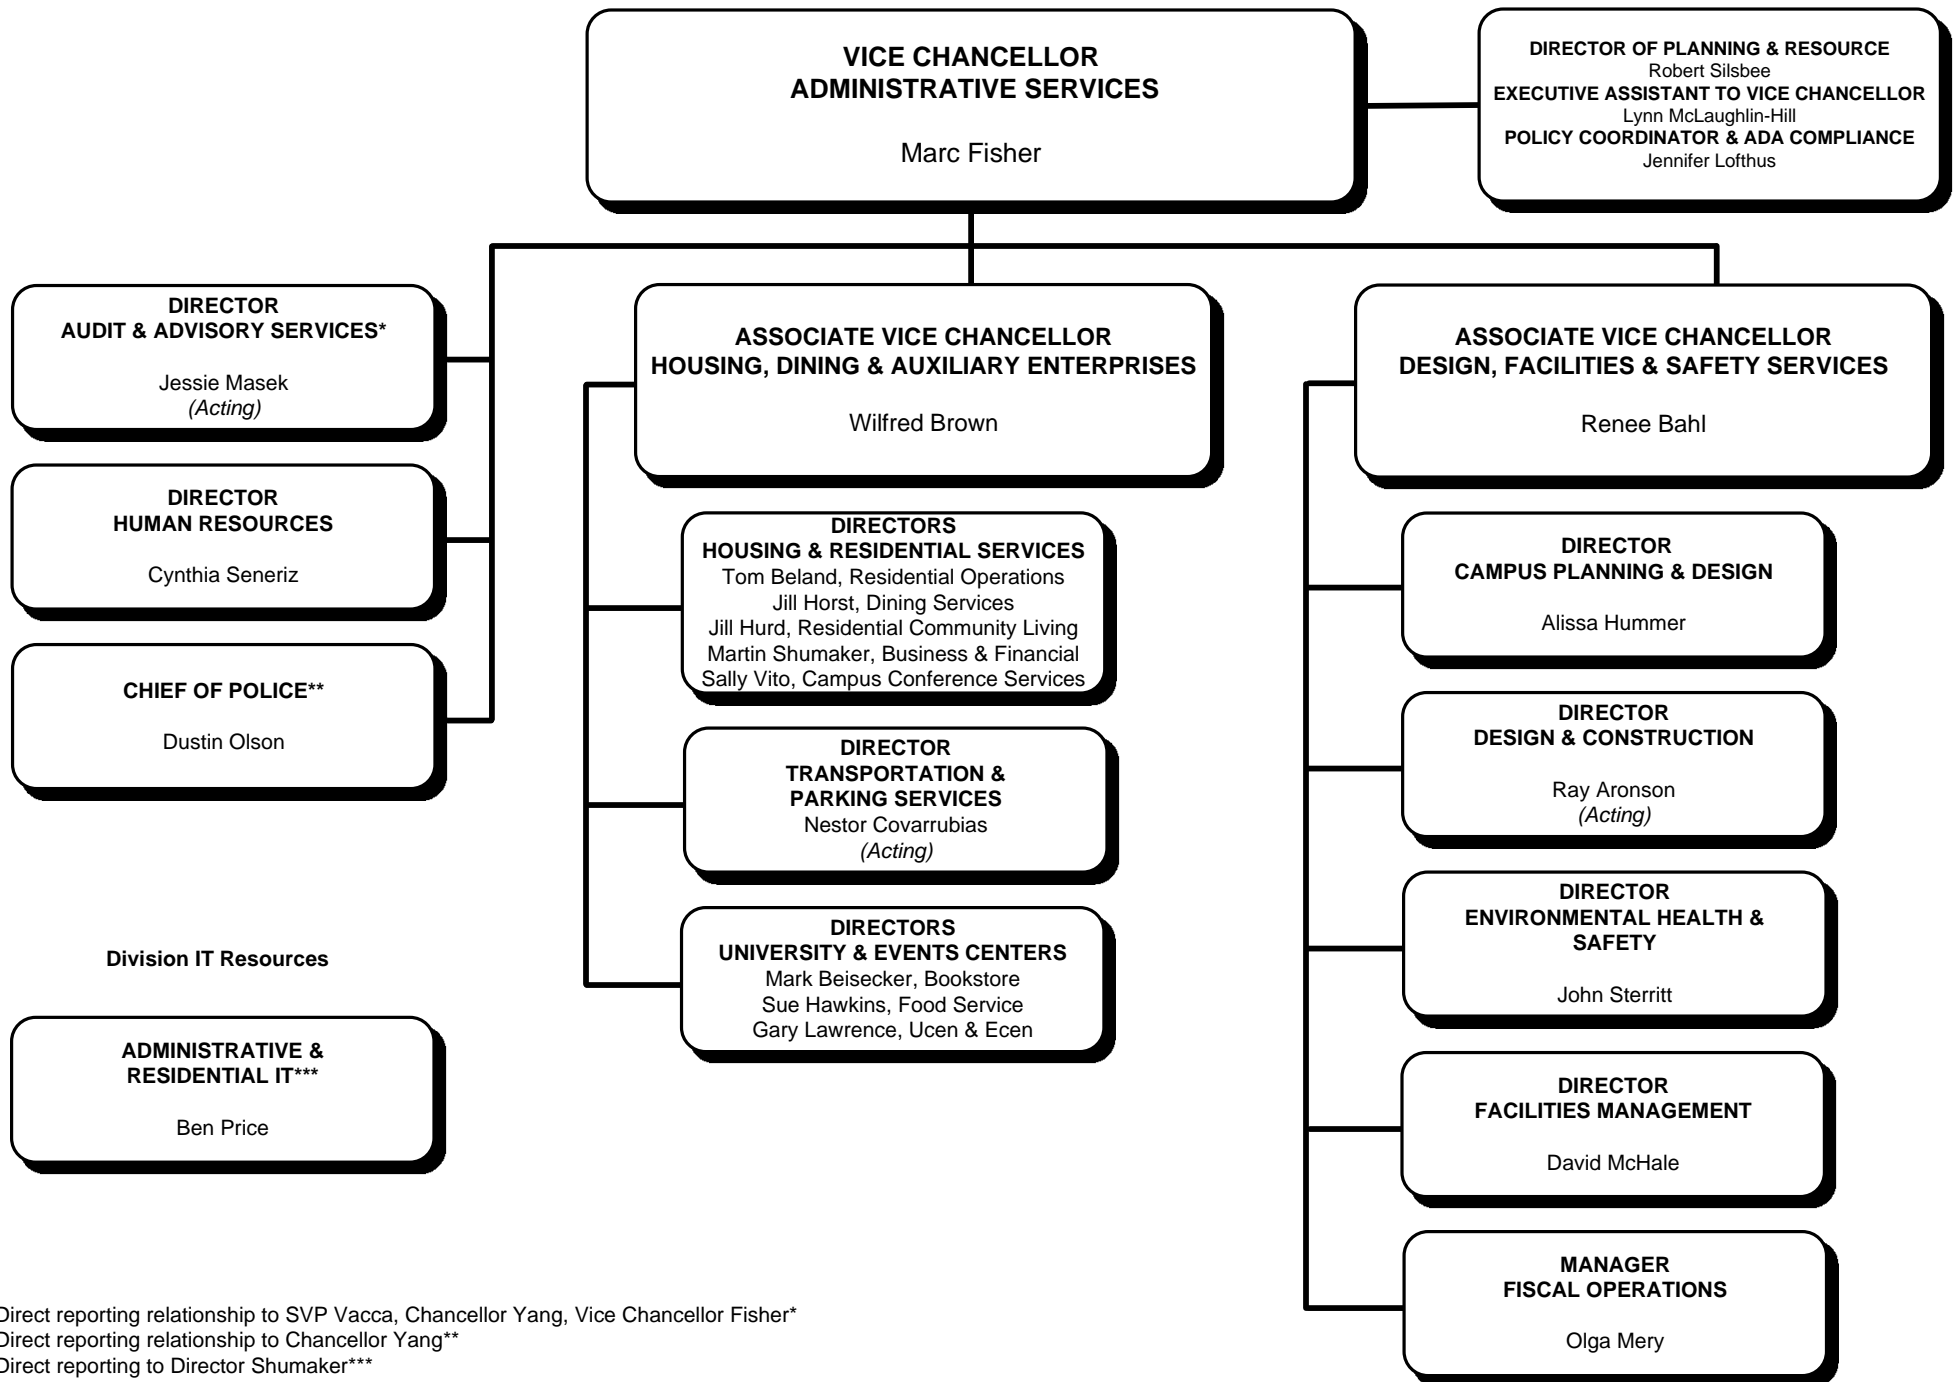

VICE CHANCELLOR FOR ADMINISTRATIVE SERVICES

Direct reporting relationship to SVP Vacca, Chancellor Yang, Vice Chancellor Fisher*

Direct reporting relationship to Chancellor Yang**

Direct reporting to Director Shumaker***